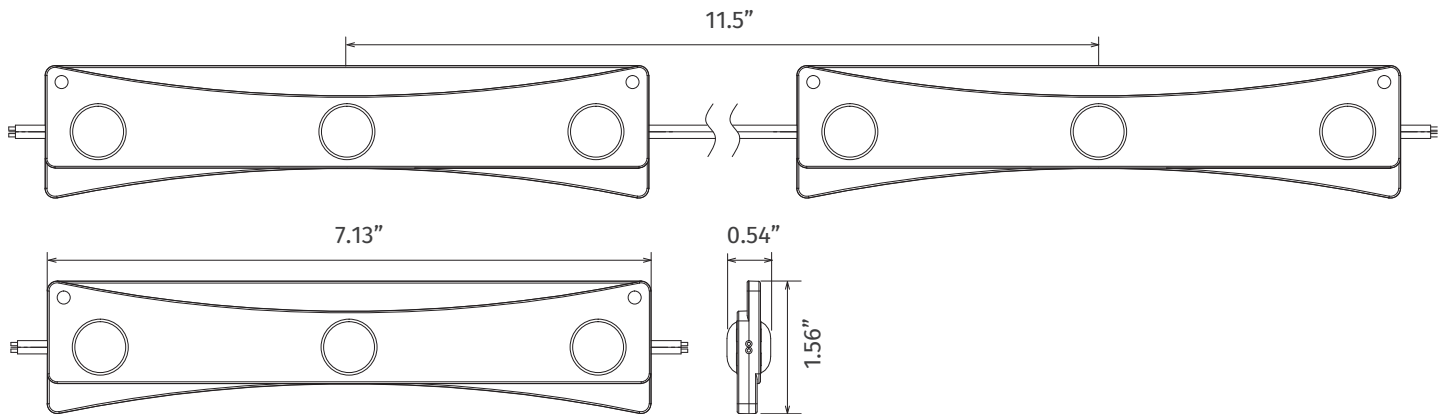

Date:	<input type="text"/>
Type:	<input type="text"/>
Firm Name:	<input type="text"/>
Project:	<input type="text"/>

Double Sided

EZBeam Energy Series

Everylite Datasheet Ver 1.4

- Our super wide 175° beam angle allows the product to be placed up to 24" between runs with minimum 6" distance between sign face and module
- Aluminum Mounting Bar uses an End Connector allowing EZBeam to be installed in new signage applications
- Available in 2, 3, 4, 5 ft. Aluminum Mounting Bar with easy middle connector allows you to create desired length

EZBeam Parameters (6 watt version)

Item #	Color	Peak Wave Length	Module(s)	Lm/module	Lm/ft	Lm/W	Wattage	W/ft	Viewing Angle	Waterproof
EZ-3D-W6CL-DS	Pure White	6500K	1	529	529	88	6	6	175°	IP65
EZ-2F-W6CL-EG	Pure White	6500K	2	529	529	88	12	6	175°	IP65
EZ-3F-W6CL-EG	Pure White	6500K	3	529	529	88	18	6	175°	IP65
EZ-4F-W6CL-EG	Pure White	6500K	4	529	529	88	24	6	175°	IP65
EZ-5F-W6CL-EG	Pure White	6500K	5	529	529	88	30	6	175°	IP65

Power Supply Maximum Loading Capacity

Power Supply	20W	30W	60W	100W	150W
By Module	3 mod.	4 mod.	9 mod.	15 mod.	22 mod.
By Footage	3 ft	4 ft	9 ft	15 ft	22 ft

Drawing

EZBeam Parameters (5 watt version)

Item #	Color	Peak Wave Length	Module(s)	Lm/module	Lm/ft	Lm/W	Wattage	W/ft	Viewing Angle	Waterproof
EZ-3D-W6CL-DS	Pure White	6500K	1	480	480	96	5	5	175°	IP65
EZ-2F-W6CL-EG	Pure White	6500K	2	480	480	96	10	5	175°	IP65
EZ-3F-W6CL-EG	Pure White	6500K	3	480	480	96	15	5	175°	IP65
EZ-4F-W6CL-EG	Pure White	6500K	4	480	480	96	20	5	175°	IP65
EZ-5F-W6CL-EG	Pure White	6500K	5	480	480	96	25	5	175°	IP65

Power Supply Maximum Loading Capacity

Power Supply	20W	30W	60W	100W	150W
By Module	3 mod.	5 mod.	10 mod.	18 mod.	27 mod.
By Footage	3 ft	5 ft	10 ft	18 ft	27 ft

Drawing