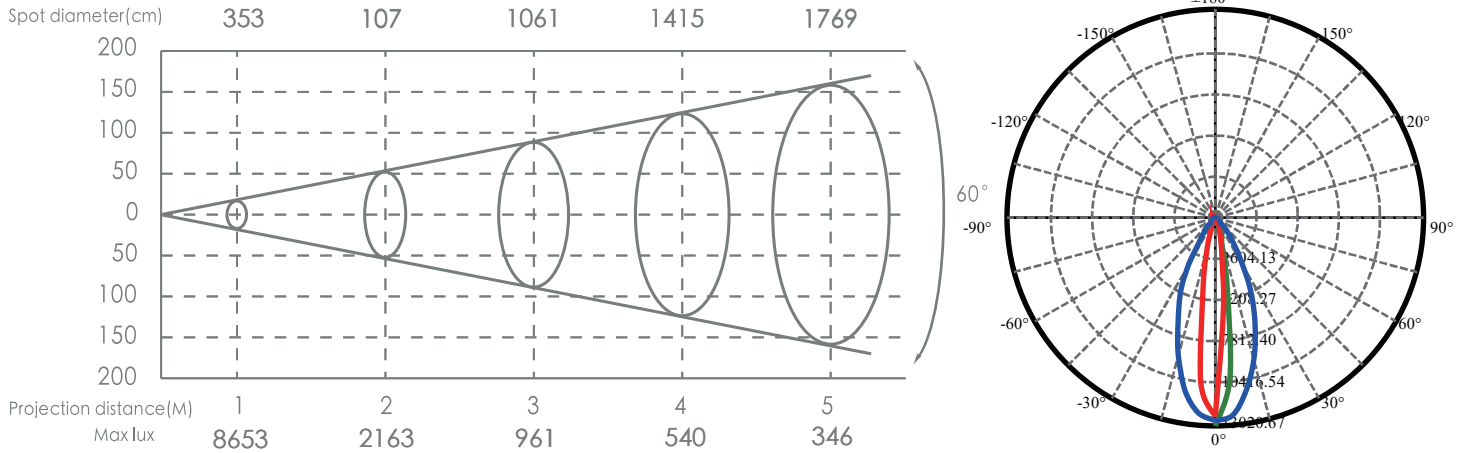

DMX(WHITE)

Model	Color	Physical					Electrical			Output	Control
		(Height x Width x Depth)	Color Temperature	Weight	LED Quantity	View Angle Options	Input Voltage	LED Working Voltage	Power Consumption	Lumens/ fixture	Protocol
W-LN40-24-DWXS-XX	WHITE	2.5*40*1.4	1800K-6000K	3.3 lbs	24	20/30/40/20x40/60	24 VDC	24 VDC	24W	2350lm	DMX512
W-LN40-48-DWXS-XX	WHITE	3.2*40*2	1800 ~ 6000 K	5.5 lbs	24	20/30/40/20x40/60	24 VDC	24 VDC	48W	3750lm	DMX512
W-LN40-60-AWXS-XX	WHITE	4*40*2	1800 ~ 6000 K	6.6 lbs	24	20/30/40/20x40/60	220 VAC	220 VAC	60W	3750lm	DMX512
W-LN40-120-AWXS-XX	WHITE	8.7*40*6.7	1800 ~ 6000 K	16.5 lbs	16	20/30/40/20x40/60	220 VAC	220 VAC	120W	6654lm	DMX512

Technical Parameters by Item#

DMX/RDM

		Physical					Electrical			Output	Control
Model	Color	(Height x Width x Depth)	Color Temperature	Weight	LED Quantity	View Angle Options	Input Voltage	LED Working Voltage	Power Consumption	Lumens/ fixture	Protocol
W-LN40-24-DFWR-XX	RGBW	2.5*40*1.4	620-626, 519-526, 460-466 nm W (3000, 4000, 6000 K)	3.3 lbs	16	20/30/40/20x40/60	24W	24 VDC	DC 24V	1040lm	DMX512, RDM
W-LN40-48-DFWR-XX	RGBW	3.2*40*2	620-626, 519-526, 460-466 nm W (3000, 4000, 6000 K)	5.5 lbs	16	20/30/40/20x40/60	48W	24 VDC	DC 24V	1652lm	DMX512, RDM
W-LN40-60-AFWR-XX	RGBW	4*40*2	620-626, 519-526, 460-466 nm W (3000, 4000, 6000 K)	6.6 lbs	16	20/30/40/20x40/60	60W	220 VAC	220 VAC	2036lm	DMX512, RDM
W-LN40-120-AFWR-XX	RGBW	8.7*40*6.7	620-626, 519-526, 460-466 nm W (3000, 4000, 6000 K)	16.5 lbs	16	20/30/40/20x40/60	120W	220 VAC	220 VAC	3465lm	DMX512, RDM

W-LN40-24-DXXX-XX

W-LN40-48-DXXX-XX

Optical Parameters

W-LN40-120-AXXX-XX

Drawings

W-LN40/20/12-XX(60/30/18)-AXXX-XX

W-LN40-24-DXXX-XX

Drawings