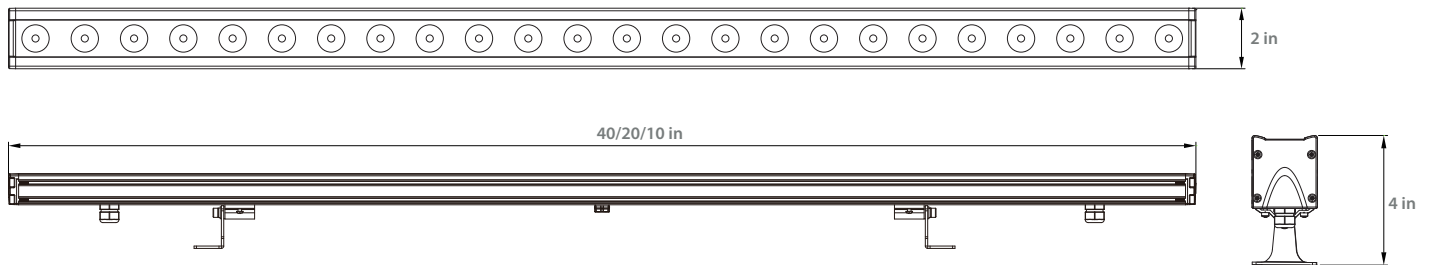

Technical Parameters by Item#

DMX/RDM

		Physical					Electrical			Output	Control
Model	Color	(Height x Width x Depth)	Color Temperature	Weight	LED Quantity	View Angle Options	Input Voltage	LED Working Voltage	Power Consumption	Lumens/ fixture	Protocol
W-LN40-24-DFWR-XX	RGBW	2.5*40*1.4	620-626, 519-526, 460-466 nm W (3000, 4000, 6000 K)	3.3 lbs	16	20/30/40/20x40/60	24W	24 VDC	DC 24V	1040lm	DMX512, RDM
W-LN40-48-DFWR-XX	RGBW	3.2*40*2	620-626, 519-526, 460-466 nm W (3000, 4000, 6000 K)	5.5 lbs	16	20/30/40/20x40/60	48W	24 VDC	DC 24V	1652lm	DMX512, RDM
W-LN40-60-AFWR-XX	RGBW	4*40*2	620-626, 519-526, 460-466 nm W (3000, 4000, 6000 K)	6.6 lbs	16	20/30/40/20x40/60	60W	220 VAC	220 VAC	2036lm	DMX512, RDM
W-LN40-120-AFWR-XX	RGBW	8.7*40*6.7	620-626, 519-526, 460-466 nm W (3000, 4000, 6000 K)	16.5 lbs	16	20/30/40/20x40/60	120W	220 VAC	220 VAC	3465lm	DMX512, RDM

W-LN40-24-DXXX-XX

W-LN40-48-DXXX-XX

Optical Parameters

W-LN40-120-AXXX-XX

Drawings

W-LN40/20/12-XX(60/30/18)-AXXX-XX

W-LN40-24-DXXX-XX

Drawings