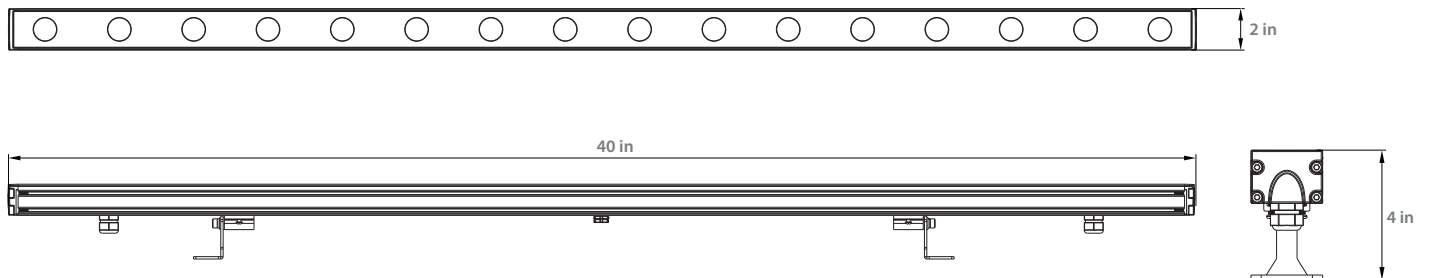

Technical Parameters by Item#

DMX/RDM

		Physical					Electrical			Output	Control
Model	Color	(Height x Width x Depth)	Color Temperature	Weight	LED Quantity	View Angle Options	Input Voltage	LED Working Voltage	Power Consumption	Lumens/ fixture	Protocol
W-LN40-24-DFWR-XX	RGBW	2.5*40*1.4	620-626, 519-526, 460-466 nm W (3000, 4000, 6000 K)	3.3 lbs	16	20/30/40/20x40/60	24W	24 VDC	DC 24V	1040lm	DMX512, RDM
W-LN40-48-DFWR-XX	RGBW	3.2*40*2	620-626, 519-526, 460-466 nm W (3000, 4000, 6000 K)	5.5 lbs	16	20/30/40/20x40/60	48W	24 VDC	DC 24V	1652lm	DMX512, RDM
W-LN40-60-AFWR-XX	RGBW	4*40*2	620-626, 519-526, 460-466 nm W (3000, 4000, 6000 K)	6.6 lbs	16	20/30/40/20x40/60	60W	220 VAC	220 VAC	2036lm	DMX512, RDM
W-LN40-120-AFWR-XX	RGBW	8.7*40*6.7	620-626, 519-526, 460-466 nm W (3000, 4000, 6000 K)	16.5 lbs	16	20/30/40/20x40/60	120W	220 VAC	220 VAC	3465lm	DMX512, RDM

W-LN40-24-DXXX-XX

W-LN40-48-DXXX-XX

Optical Parameters

W-LN40-120-AXXX-XX

Drawings

W-LN40/20/12-XX(60/30/18)-AXXX-XX

W-LN40-24-DXXX-XX

Drawings