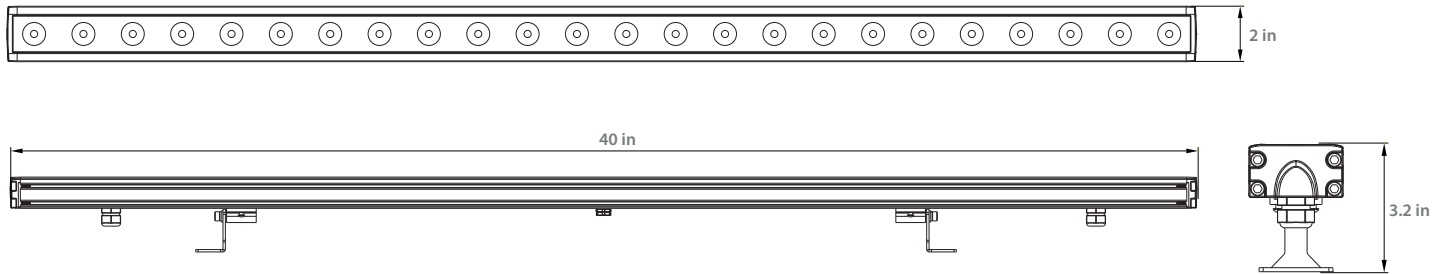

Drawings

W-LN40-48-DXXX-XX