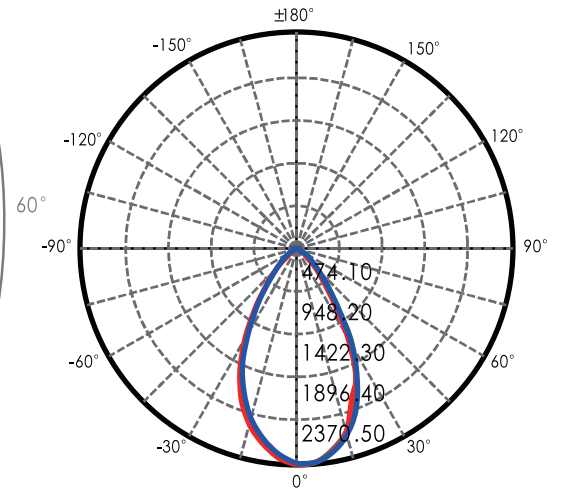

DMX(RGBW)

Model	Color	Physical					Electrical			Output	Control
		(Height x Width x Depth)	Color Temperature	Weight	LED Quantity	View Angle Options	Input Voltage	LED Working Voltage	Power Consumption	Lumens/ fixture	Protocol
W-LN20-30-AFWS-XX	RGBW	4*20*2	620-626, 519-526, 460-466 nm W (3000, 4000, 6000 K)	3.7 lbs	12	20/30/40/20x40/60	24 VDC	220 VAC	30W	1885lm	DMX512
W-LN12-18-AFWS-XX	RGBW	4*12*2	620-626, 519-526, 460-466 nm W (3000, 4000, 6000 K)	2.6 lbs	6	20/30/40/20x40/60	24 VDC	220 VAC	18W	550lm	DMX512

Technical Parameters by Item#

DMX/RDM

		Physical					Electrical			Output	Control
Model	Color	(Height x Width x Depth)	Color Temperature	Weight	LED Quantity	View Angle Options	Input Voltage	LED Working Voltage	Power Consumption	Lumens/ fixture	Protocol
W-LN40-24-DFWR-XX	RGBW	2.5*40*1.4	620-626, 519-526, 460-466 nm W (3000, 4000, 6000 K)	3.3 lbs	16	20/30/40/20x40/60	24W	24 VDC	DC 24V	1040lm	DMX512, RDM
W-LN40-48-DFWR-XX	RGBW	3.2*40*2	620-626, 519-526, 460-466 nm W (3000, 4000, 6000 K)	5.5 lbs	16	20/30/40/20x40/60	48W	24 VDC	DC 24V	1652lm	DMX512, RDM
W-LN40-60-AFWR-XX	RGBW	4*40*2	620-626, 519-526, 460-466 nm W (3000, 4000, 6000 K)	6.6 lbs	16	20/30/40/20x40/60	60W	220 VAC	220 VAC	2036lm	DMX512, RDM
W-LN40-120-AFWR-XX	RGBW	8.7*40*6.7	620-626, 519-526, 460-466 nm W (3000, 4000, 6000 K)	16.5 lbs	16	20/30/40/20x40/60	120W	220 VAC	220 VAC	3465lm	DMX512, RDM

W-LN40-24-DXXX-XX

W-LN40-48-DXXX-XX

Optical Parameters

W-LN40-120-AXXX-XX

Drawings

W-LN40/20/12-XX(60/30/18)-AXXX-XX

W-LN40-24-DXXX-XX

Drawings