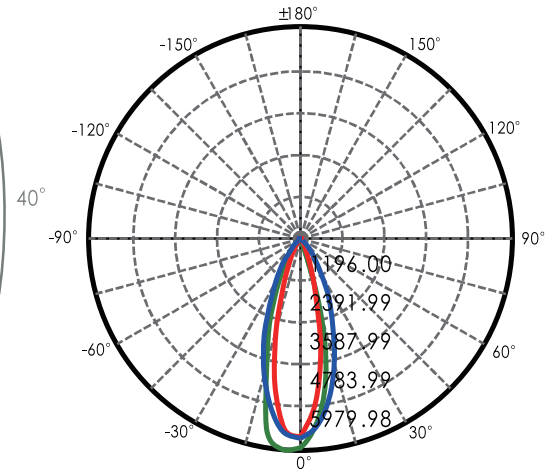

Optical Parameters

W-LN40/20/12-XX(60/30/18)-AXXX-XX