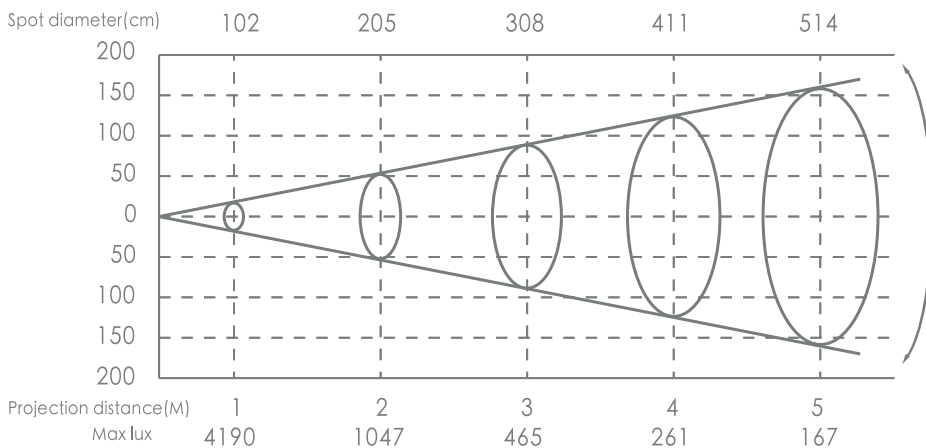

DMX(WHITE)

Model	Color	Physical					Electrical			Output	Control
		(Height x Width x Depth)	Color Temperature	Weight	LED Quantity	View Angle Options	Input Voltage	LED Working Voltage	Power Consumption	Lumens/ fixture	Protocol
W-LN40-24-DWXS-XX	WHITE	2.5*40*1.4	1800K-6000K	3.3 lbs	24	20/30/40/20x40/60	24 VDC	24 VDC	24W	2350lm	DMX512
W-LN40-48-DWXS-XX	WHITE	3.2*40*2	1800 ~ 6000 K	5.5 lbs	24	20/30/40/20x40/60	24 VDC	24 VDC	48W	3750lm	DMX512
W-LN40-60-AWXS-XX	WHITE	4*40*2	1800 ~ 6000 K	6.6 lbs	24	20/30/40/20x40/60	220 VAC	220 VAC	60W	3750lm	DMX512
W-LN40-120-AWXS-XX	WHITE	8.7*40*6.7	1800 ~ 6000 K	16.5 lbs	16	20/30/40/20x40/60	220 VAC	220 VAC	120W	6654lm	DMX512

Technical Parameters by Item#

DMX/RDM

		Physical					Electrical			Output	Control
Model	Color	(Height x Width x Depth)	Color Temperature	Weight	LED Quantity	View Angle Options	Input Voltage	LED Working Voltage	Power Consumption	Lumens/ fixture	Protocol
W-LN40-24-DFWR-XX	RGBW	2.5*40*1.4	620-626, 519-526, 460-466 nm W (3000, 4000, 6000 K)	3.3 lbs	16	20/30/40/20x40/60	24W	24 VDC	DC 24V	1040lm	DMX512, RDM
W-LN40-48-DFWR-XX	RGBW	3.2*40*2	620-626, 519-526, 460-466 nm W (3000, 4000, 6000 K)	5.5 lbs	16	20/30/40/20x40/60	48W	24 VDC	DC 24V	1652lm	DMX512, RDM
W-LN40-60-AFWR-XX	RGBW	4*40*2	620-626, 519-526, 460-466 nm W (3000, 4000, 6000 K)	6.6 lbs	16	20/30/40/20x40/60	60W	220 VAC	220 VAC	2036lm	DMX512, RDM
W-LN40-120-AFWR-XX	RGBW	8.7*40*6.7	620-626, 519-526, 460-466 nm W (3000, 4000, 6000 K)	16.5 lbs	16	20/30/40/20x40/60	120W	220 VAC	220 VAC	3465lm	DMX512, RDM

W-LN40-24-DXXX-XX

W-LN40-48-DXXX-XX

Optical Parameters

W-LN40-120-AXXX-XX

Drawings

W-LN40/20/12-XX(60/30/18)-AXXX-XX

W-LN40-24-DXXX-XX

Drawings