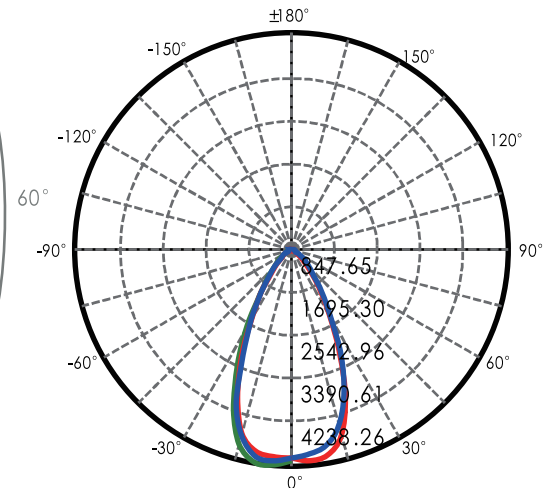

DMX(RGBW)

Model	Color	Physical					Electrical			Output	Control
		(Height x Width x Depth)	Color Temperature	Weight	LED Quantity	View Angle Options	Input Voltage	LED Working Voltage	Power Consumption	Lumens/ fixture	Protocol
W-LN20-30-AFWS-XX	RGBW	4*20*2	620-626, 519-526, 460-466 nm W (3000, 4000, 6000 K)	3.7 lbs	12	20/30/40/20x40/60	24 VDC	220 VAC	30W	1885lm	DMX512
W-LN12-18-AFWS-XX	RGBW	4*12*2	620-626, 519-526, 460-466 nm W (3000, 4000, 6000 K)	2.6 lbs	6	20/30/40/20x40/60	24 VDC	220 VAC	18W	550lm	DMX512

Technical Parameters by Item#

DMX/RDM

		Physical					Electrical			Output	Control
Model	Color	(Height x Width x Depth)	Color Temperature	Weight	LED Quantity	View Angle Options	Input Voltage	LED Working Voltage	Power Consumption	Lumens/ fixture	Protocol
W-LN40-24-DFWR-XX	RGBW	2.5*40*1.4	620-626, 519-526, 460-466 nm W (3000, 4000, 6000 K)	3.3 lbs	16	20/30/40/20x40/60	24W	24 VDC	DC 24V	1040lm	DMX512, RDM
W-LN40-48-DFWR-XX	RGBW	3.2*40*2	620-626, 519-526, 460-466 nm W (3000, 4000, 6000 K)	5.5 lbs	16	20/30/40/20x40/60	48W	24 VDC	DC 24V	1652lm	DMX512, RDM
W-LN40-60-AFWR-XX	RGBW	4*40*2	620-626, 519-526, 460-466 nm W (3000, 4000, 6000 K)	6.6 lbs	16	20/30/40/20x40/60	60W	220 VAC	220 VAC	2036lm	DMX512, RDM
W-LN40-120-AFWR-XX	RGBW	8.7*40*6.7	620-626, 519-526, 460-466 nm W (3000, 4000, 6000 K)	16.5 lbs	16	20/30/40/20x40/60	120W	220 VAC	220 VAC	3465lm	DMX512, RDM

W-LN40-24-DXXX-XX

W-LN40-48-DXXX-XX

Optical Parameters

W-LN40-120-AXXX-XX

Drawings

W-LN40/20/12-XX(60/30/18)-AXXX-XX

W-LN40-24-DXXX-XX

Drawings