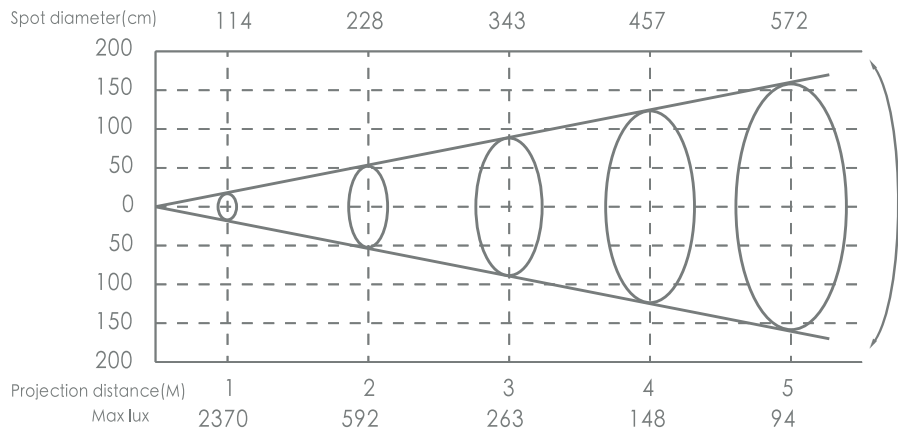

DMX(WHITE)

Model	Color	Physical					Electrical			Output	Control
		(Height x Width x Depth)	Color Temperature	Weight	LED Quantity	View Angle Options	Input Voltage	LED Working Voltage	Power Consumption	Lumens/ fixture	Protocol
W-LN40-24-DWXS-XX	WHITE	2.5*40*1.4	1800K-6000K	3.3 lbs	24	20/30/40/20x40/60	24 VDC	24 VDC	24W	2350lm	DMX512
W-LN40-48-DWXS-XX	WHITE	3.2*40*2	1800 ~ 6000 K	5.5 lbs	24	20/30/40/20x40/60	24 VDC	24 VDC	48W	3750lm	DMX512
W-LN40-60-AWXS-XX	WHITE	4*40*2	1800 ~ 6000 K	6.6 lbs	24	20/30/40/20x40/60	220 VAC	220 VAC	60W	3750lm	DMX512
W-LN40-120-AWXS-XX	WHITE	8.7*40*6.7	1800 ~ 6000 K	16.5 lbs	16	20/30/40/20x40/60	220 VAC	220 VAC	120W	6654lm	DMX512

Technical Parameters by Item#

DMX/RDM

		Physical					Electrical			Output	Control
Model	Color	(Height x Width x Depth)	Color Temperature	Weight	LED Quantity	View Angle Options	Input Voltage	LED Working Voltage	Power Consumption	Lumens/ fixture	Protocol
W-LN40-24-DFWR-XX	RGBW	2.5*40*1.4	620-626, 519-526, 460-466 nm W (3000, 4000, 6000 K)	3.3 lbs	16	20/30/40/20x40/60	24W	24 VDC	DC 24V	1040lm	DMX512, RDM
W-LN40-48-DFWR-XX	RGBW	3.2*40*2	620-626, 519-526, 460-466 nm W (3000, 4000, 6000 K)	5.5 lbs	16	20/30/40/20x40/60	48W	24 VDC	DC 24V	1652lm	DMX512, RDM
W-LN40-60-AFWR-XX	RGBW	4*40*2	620-626, 519-526, 460-466 nm W (3000, 4000, 6000 K)	6.6 lbs	16	20/30/40/20x40/60	60W	220 VAC	220 VAC	2036lm	DMX512, RDM
W-LN40-120-AFWR-XX	RGBW	8.7*40*6.7	620-626, 519-526, 460-466 nm W (3000, 4000, 6000 K)	16.5 lbs	16	20/30/40/20x40/60	120W	220 VAC	220 VAC	3465lm	DMX512, RDM

W-LN40-24-DXXX-XX

W-LN40-48-DXXX-XX

Optical Parameters

W-LN40-120-AXXX-XX

Drawings

W-LN40/20/12-XX(60/30/18)-AXXX-XX

W-LN40-24-DXXX-XX

Drawings